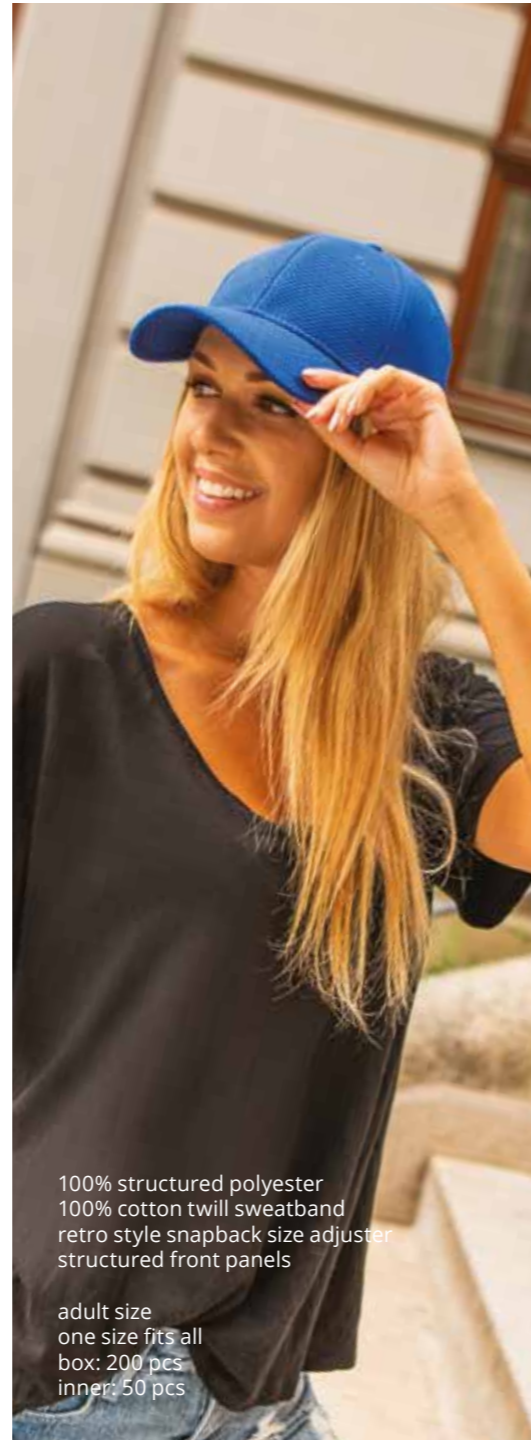

47
ASH GREY

6
WHITE

7
GREY
BLACK

4
ROYAL
BLACK

10
ORANGE
BLACK

14
WHITE
NAVY

100% structured polyester
 100% cotton twill sweatband
 retro style snapback size adjuster
 structured front panels

adult size
 one size fits all
 box: 200 pcs
 inner: 50 pcs