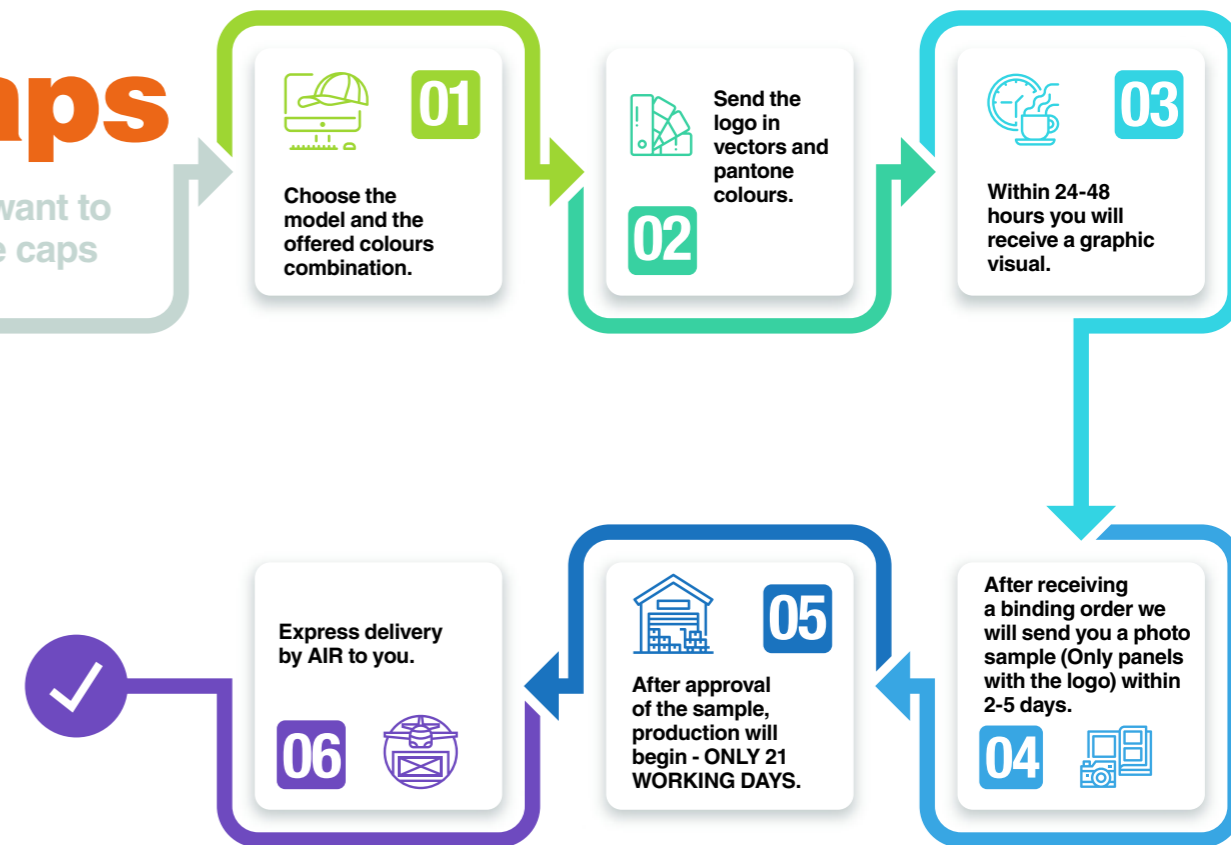

138

SPECIAL 21

REVOLUTION IN CUSTOM MANUFACTURE OF CAPS

Introducing a new way to make custom caps!

Caps

you want to
make caps

Minimum quantity of 100 pieces from colour combination and design.

SPECIAL 21

02

Send the
logo in
vectors.

03

Within 24-48
hours you will
receive a graphic
visual.

After sending the
order and approving
the graphic visual,
production will begin
- ONLY 21 WORKING
DAYS.

04

Minimum quantity of 100 pieces from colour combination and design.