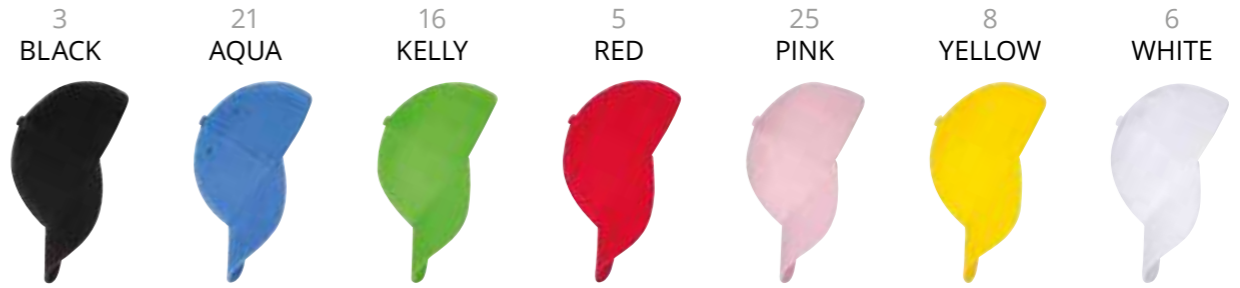

WASHED LIGHT
4031

100% washed cotton twill
unstructured front panels
velcro strap with metal size adjuster
100% cotton twill sweatband and taping

adult size
one size fits all
box: 200 pcs
inner: 50 pcs

4031
WASHED LIGHT