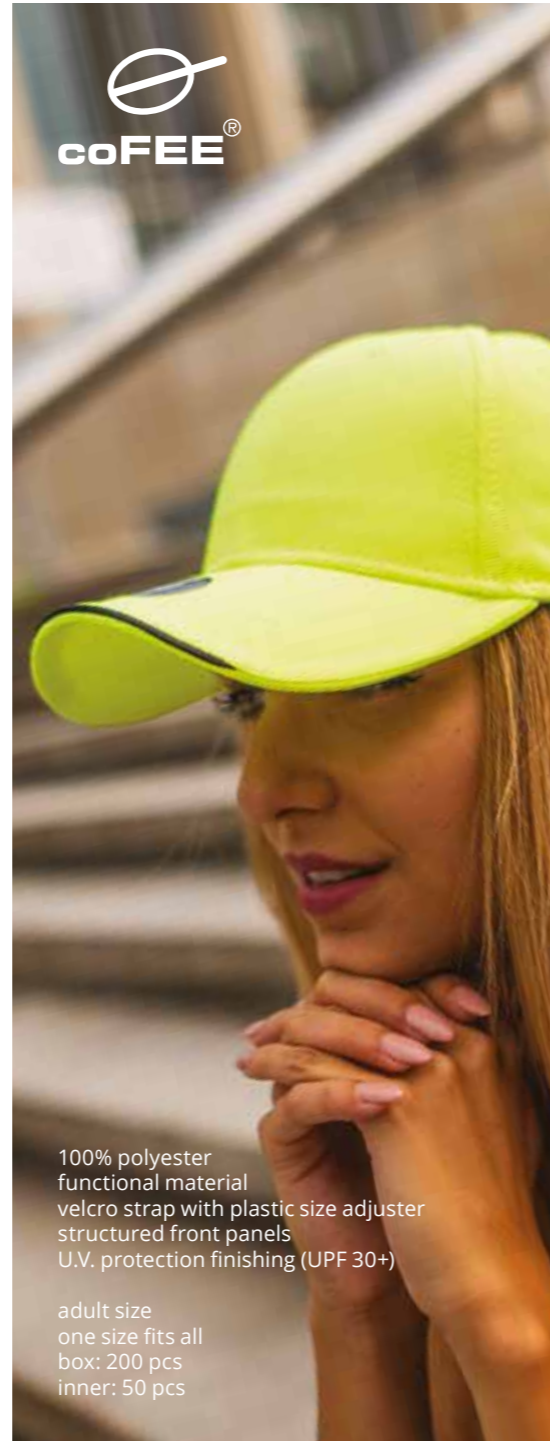

4028
U.V. PROTECTION

SUN PROTECTION
UV FILTER 30+

5
RED

14
NAVY

3
BLACK

7
GREY

4
ROYAL

21
AQUA

10
DARK ORANGE

8
REFLEX YELLOW

26
FUCHSIA

6
WHITE